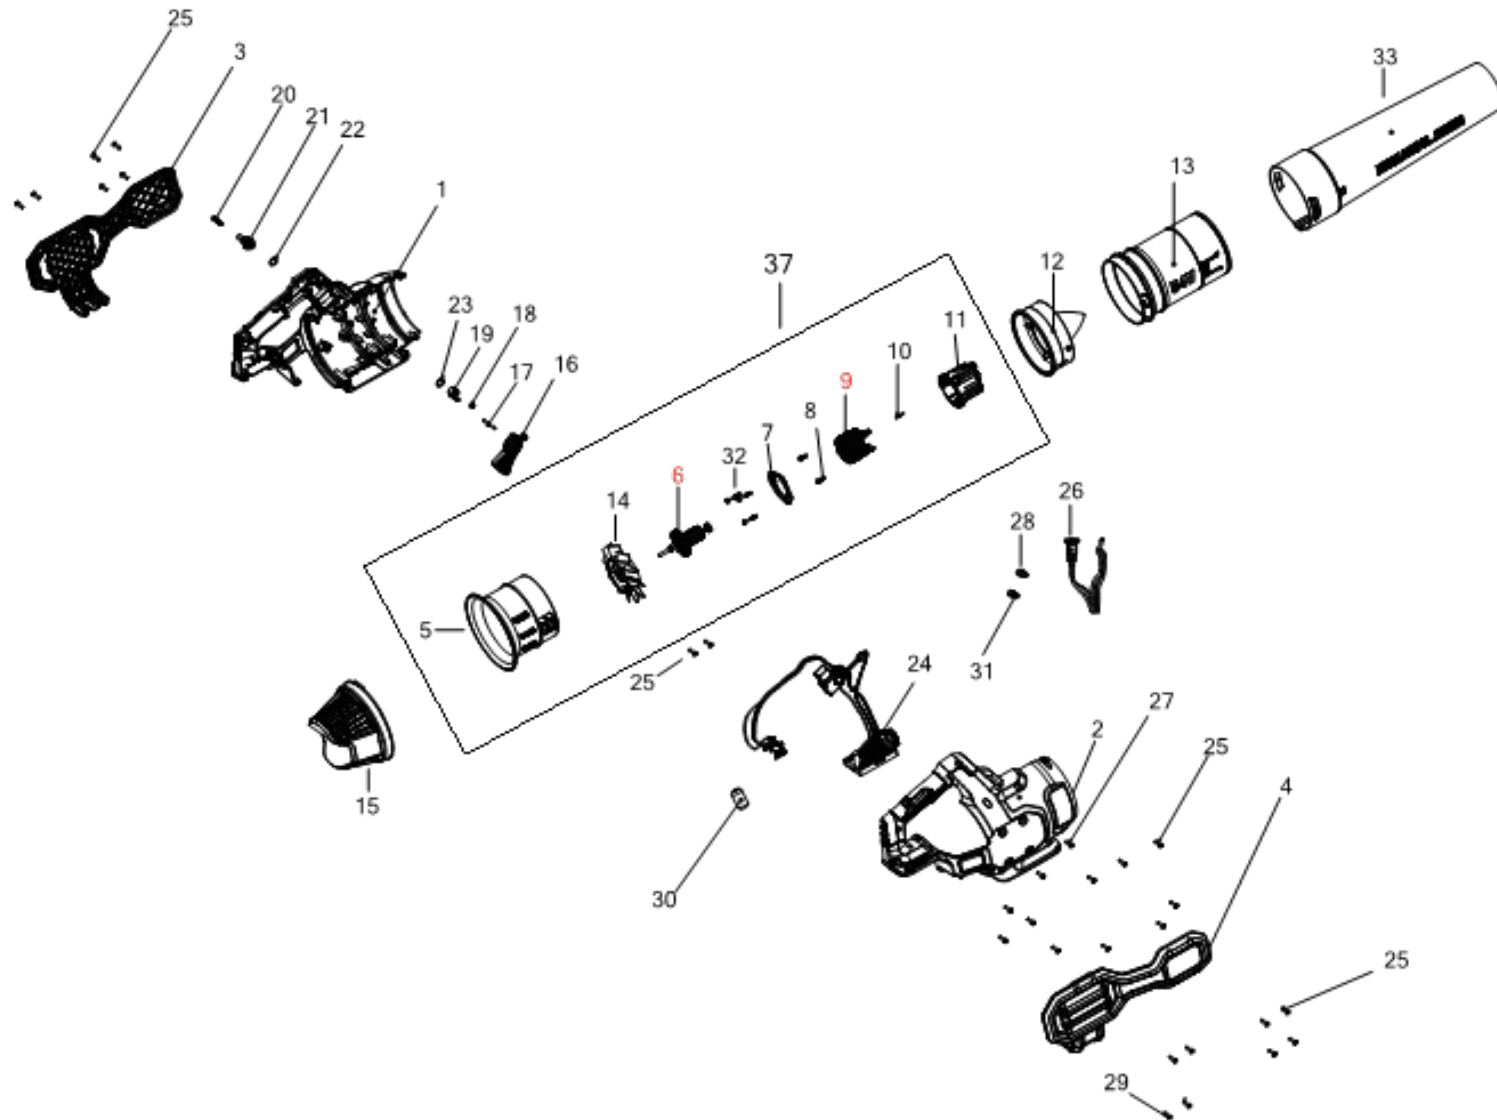

DCMBA572 BLOWER 1

Parts List DCMBA572 BLOWER 1

Item	Part Number	Qty	Part Description	General Description	Other Info	Repair Inst	Markets
1	N889060	1	HOUSING SA			No	QW
2	N889060	1	HOUSING SA			No	QW
3	N629802	1	CAGE			No	QW
4	N629803	1	COVER			No	QW
5	N613762	1	BAFFLE			No	QW
6	000000-00	1	NO LONGER AVAILABLE			No	QW
7	N626701	1	BAFFLE			No	QW
8	N427493	2	SCREW			No	QW
9	000000-00	1	NO LONGER AVAILABLE			No	QW
10	631115-00	1	RUBBER			No	QW
11	N577427	1	CUP			No	QW
12	N608297	1	HOUSING			No	QW
13	N724412	1	DUCT			No	QW
14	N644525	1	FAN			No	QW
15	N682810	1	CAP			No	QW
16	90605685	1	TRIGGER			No	QW
17	90614091	1	PIN			No	QW
18	90610773	1	NUT M4			No	QW
19	90605734	1	CAM			No	QW
20	N637776	1	SCREW			No	QW
21	N631238	1	ACTUATOR			No	QW
22	NA314339	1	WASHER THRUST			No	QW
23	90605688	1	SPRING			No	QW
24	N915266	1	CONTROL MODULE SA			No	QW
25	90611830	25	SCREW			No	QW
26	N679009	1	HARNESS			No	QW
27	90626630	1	SCREW			No	QW
28	149138-06	1	TIE			No	QW
29	N563783	2	SCREW			No	QW
30	90623337	1	WASHER			No	QW
31	5103138-02	1	TIE			No	QW
32	N648496	3	SCREW			No	QW

Parts List DCMBA572 BLOWER 1

Item	Part Number	Qty	Part Description	General Description	Other Info	Repair Inst	Markets
33	N608302	1	TUBE			No	QW
34	N724811	1	RATING LABEL			No	QW
35	N491552	1	BATTERY 3 X18V-9.0AH-162WH	DCB547-XJ		No	QW
36	N473860	1	CHARGER	DCB118-QW		No	QW
37	N601023	1	MOTOR SA			No	QW